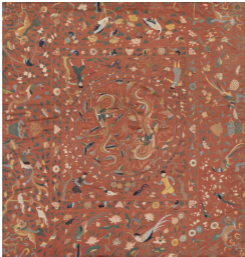

1875.006d

Das neue Designkonzept
 für eine zeitgenössische Wohnkultur.

Roller Fabric

Wallpaper

Study of a Young Woman

Wallpaper: 100% Cotton, 100% Silk
 Dimensions: 210x140cm or 82x55ft
 Weight: 1.5kg or 3.3lb per roll (10m or 32.8ft)

The wall-to-wall collection is a perfect choice for your home. It is a perfect choice for your home.

1879.006.1

Scan the QR code to see the wallpaper in your home.

Roller Fabric

Wallpaper

Landscapes with Fishermen