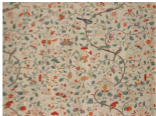

Roller Fabric